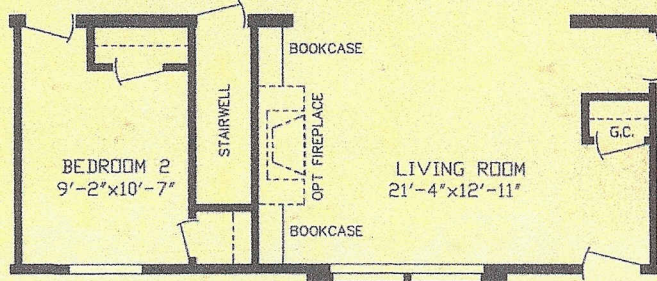

The Belcross Modular

Model # 161004M

Square Feet: 1650

Optional Furnace & Water Heater Location

Optional Stairwell Location