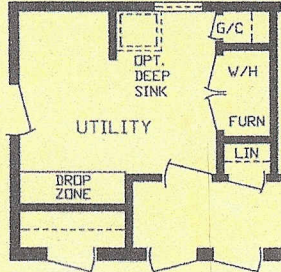

The Belcross Modular

Model # 161004M

Square Feet: 1650

Optional Furnace & Water Heater Location

Optional Stairwell Location