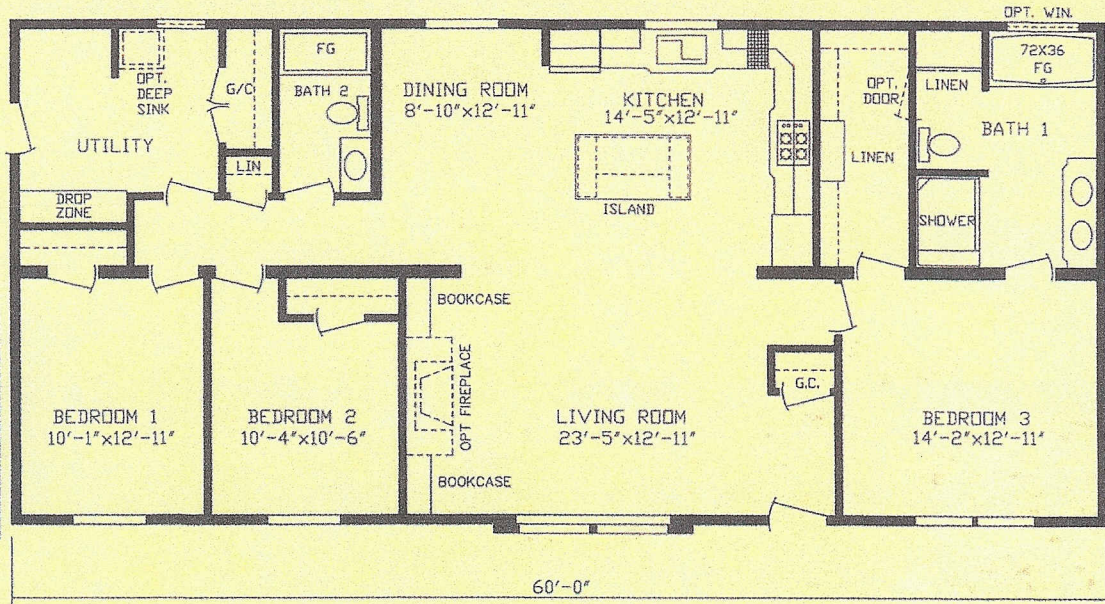

The Belcross Modular

Model # 161004M

Square Feet: 1650

Optional Furnace & Water Heater Location

Optional Stairwell Location