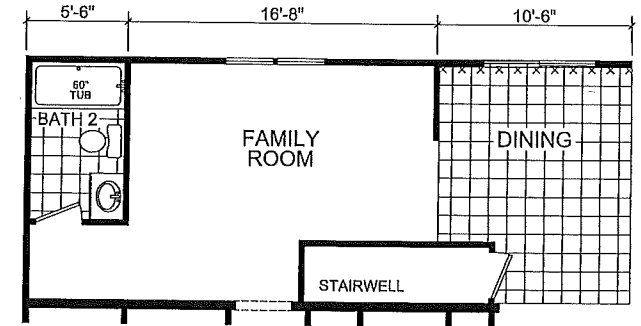

2864 203 – 1600 SQ FT

OPTIONAL STAIRWELL N/A w/4th BEDROOM Opt.
~ Req'rs VINYL WINS or 2X6 EXT WALLS

OPTIONAL MASTER BATH

OPTIONAL 4th BEDROOM