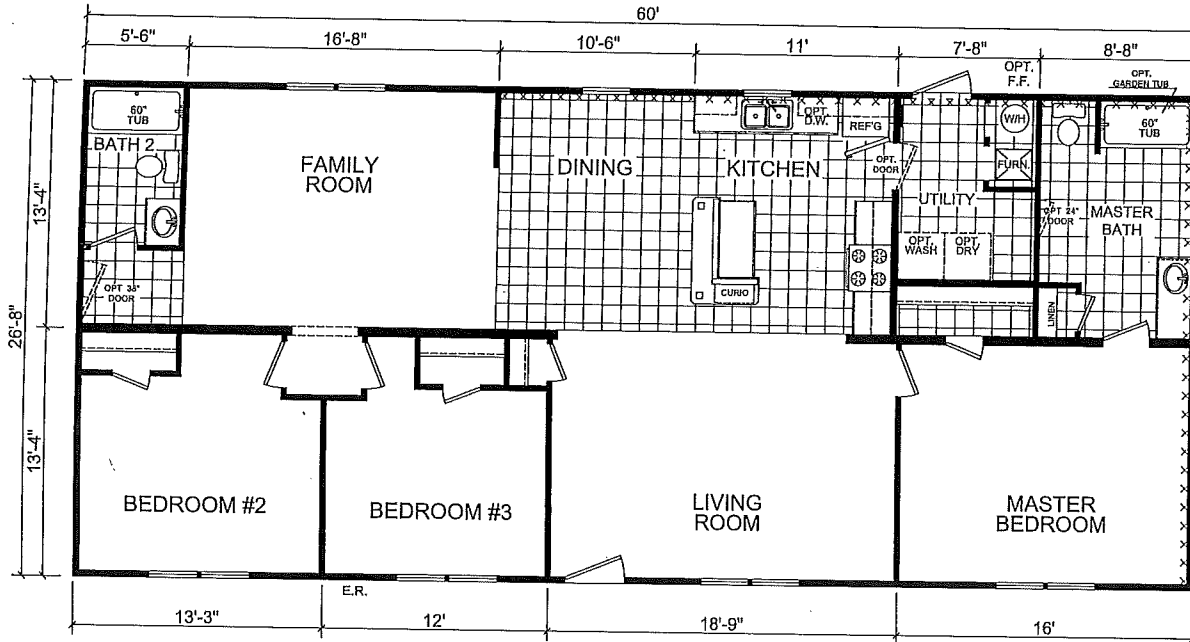

2864 203 – 1600 SQ FT

OPTIONAL STAIRWELL N/A w/4th BEDROOM Opt.
~ Req'rs VINYL WINS or 2X6 EXT WALLS

OPTIONAL MASTER BATH

OPTIONAL 4th BEDROOM