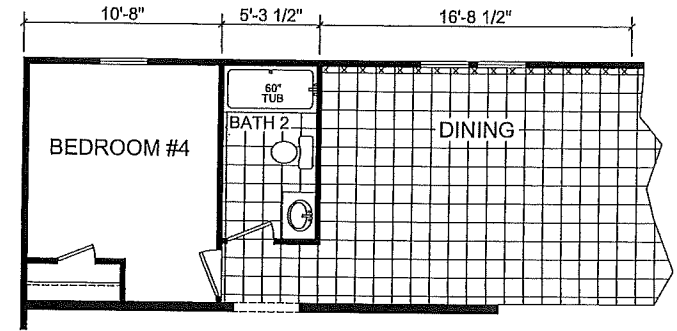

2864 203 – 1600 SQ FT

OPTIONAL STAIRWELL N/A w/4th BEDROOM Opt.
~ Req'rs VINYL WINS or 2X6 EXT WALLS

OPTIONAL MASTER BATH

OPTIONAL 4th BEDROOM