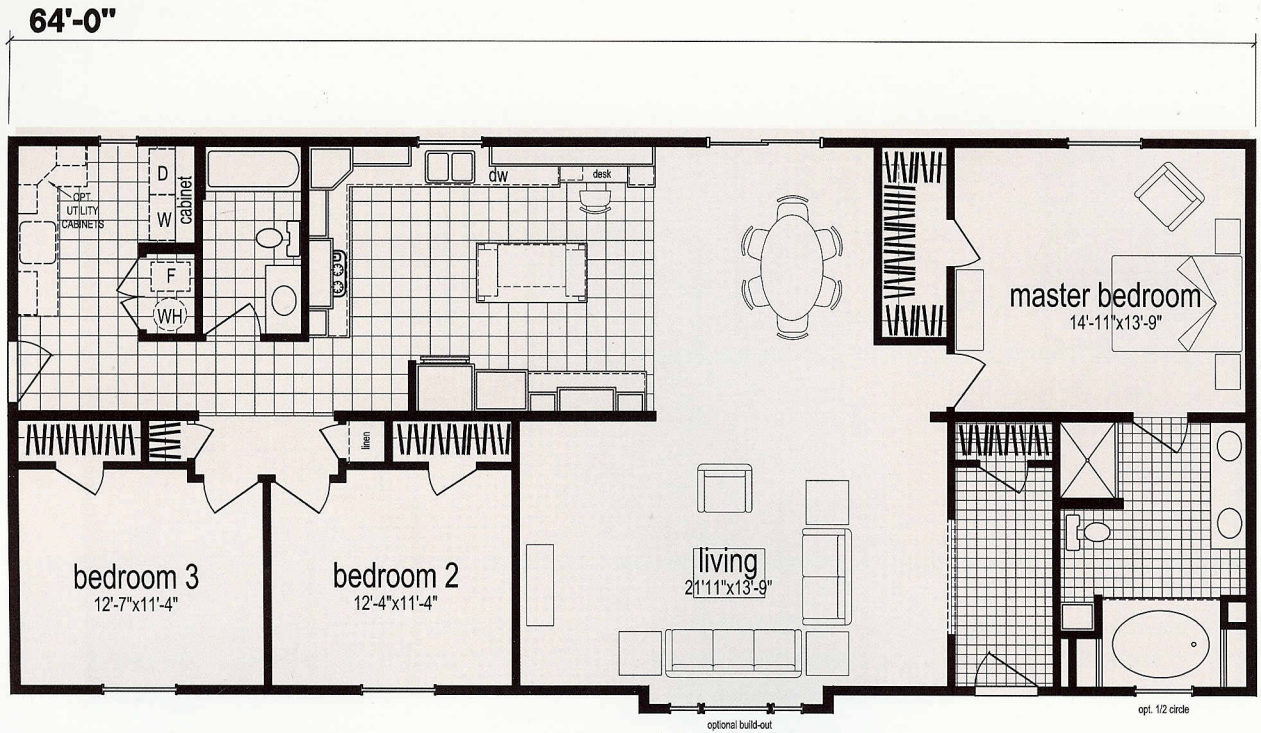

Model 64-41

3 Bedroom | 2 Bath

MH3264-41

1856 SQ. FT. (32 WIDE)

HM3264-41

*MH denotes HUD code construction

*HM denotes IRC Modular construction